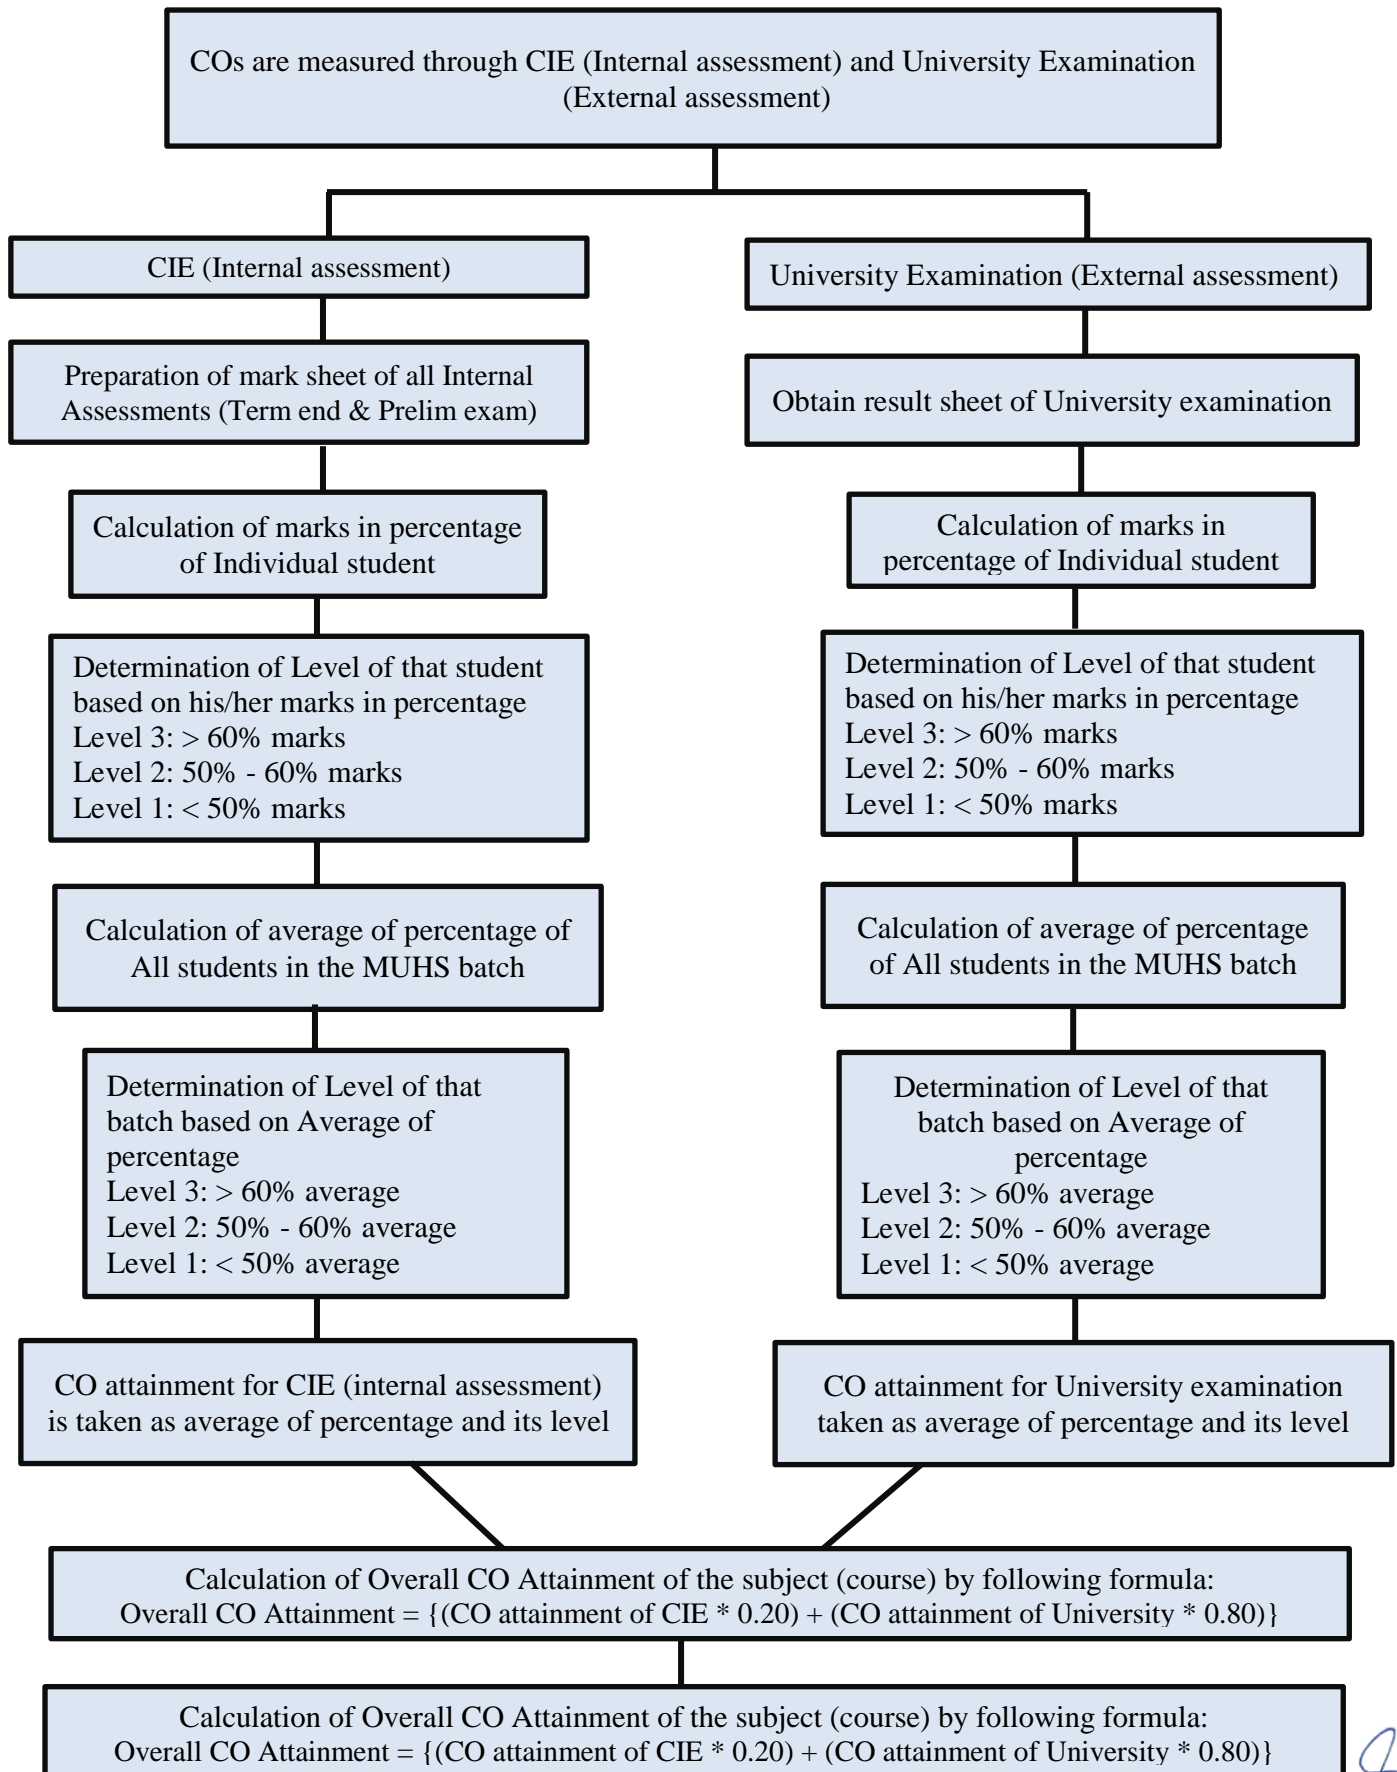

Flow chart of CO (Course Outcome) Attainment

CO: Course Outcome
PO: Program Outcome

DEAN