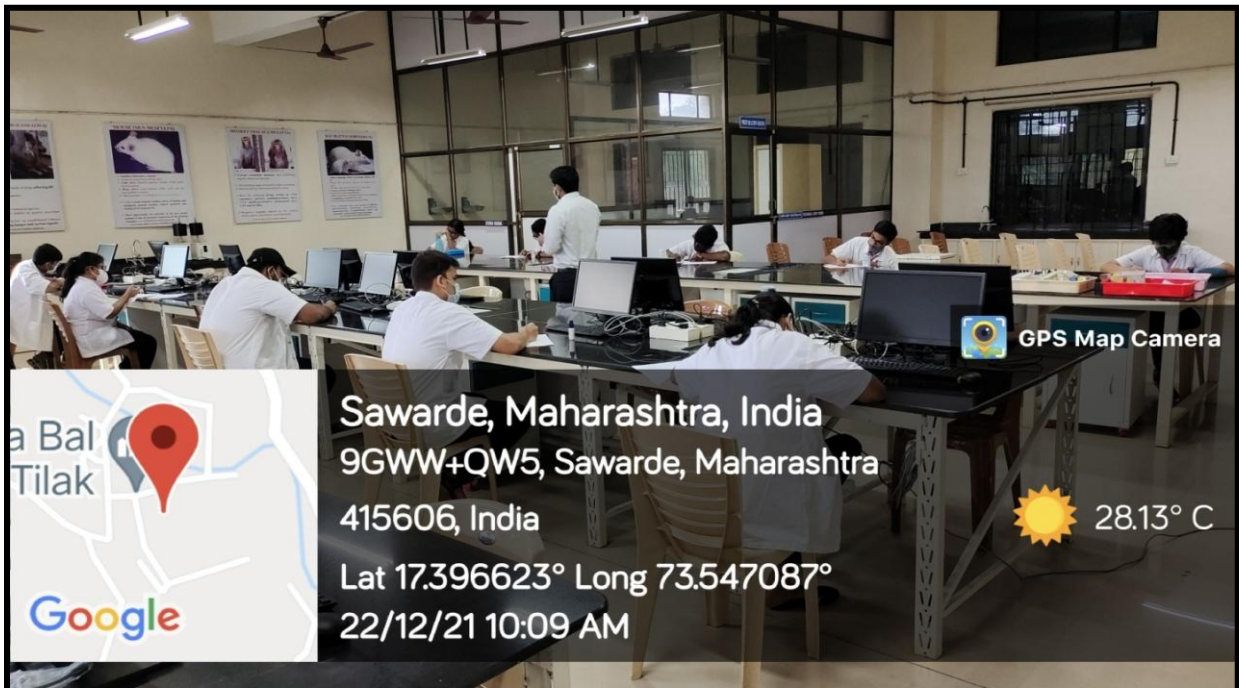

## Classroom with LCD Projector & internet facility

  
DEAN

**Demo room with LCD projector & Internet facility**

Sawarde, Maharashtra, India  
Dervan Hospital, Sawarde, Maharashtra 415606, India  
Lat 17.400243°  
Long 73.54594°  
07/12/21 02:38 PM

**Practical lab (pharmacology) –With 25 desktop (computers)**

Sawarde, Maharashtra, India  
9GWW+QW5, Sawarde, Maharashtra  
415606, India  
Lat 17.396623° Long 73.547087°  
22/12/21 10:09 AM

*[Signature]*  
DEAN