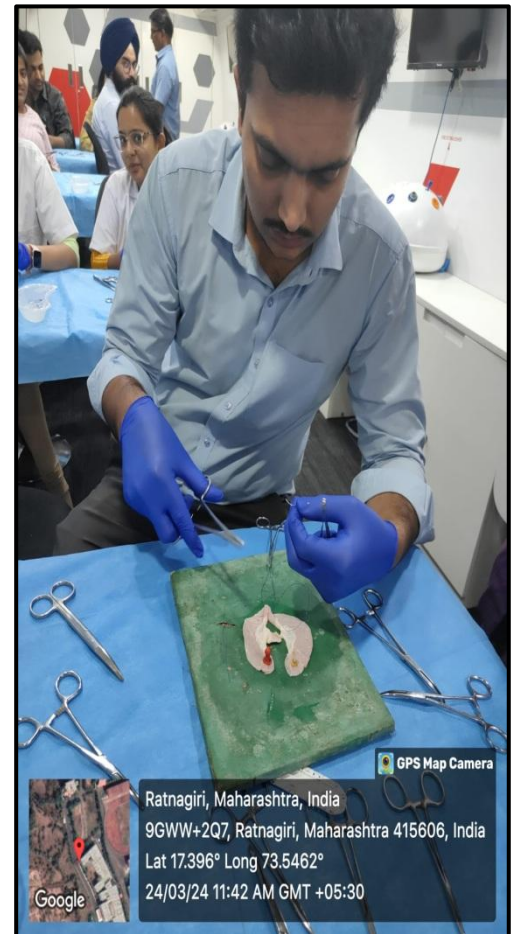

GPS Map Camera
Ratnagiri, Maharashtra, India
9GWW+2Q7, Ratnagiri, Maharashtra 415606, India
Lat 17.395924°
Long 73.546227°
23/03/24 10:21 AM GMT +05:30

GPS Map Camera
Ratnagiri, Maharashtra, India
9GWW+2Q7, Ratnagiri, Maharashtra 415606, India
Lat 17.395882°
Long 73.546154°
23/03/24 10:17 AM GMT +05:30

GPS Map Camera
Ratnagiri, Maharashtra, India
9GWW+2Q7, Ratnagiri, Maharashtra 415606, India
Lat 17.396° Long 73.5462°
24/03/24 11:42 AM GMT +05:30