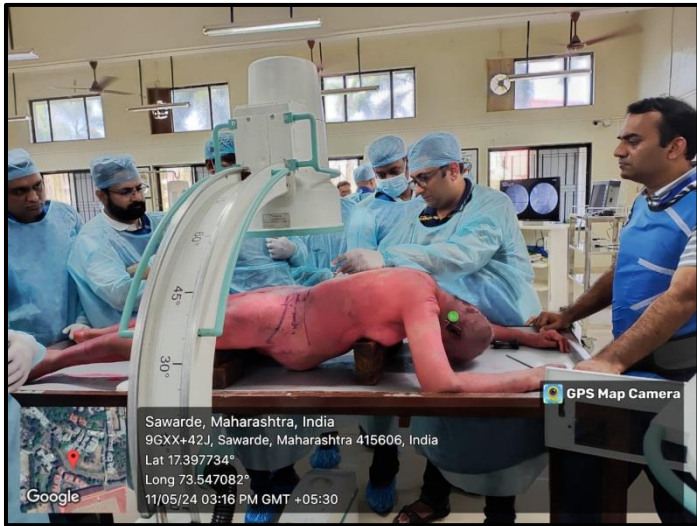

B.K.L.Walawalkar Rural Medical College
At.Kasarwadi, Post.Sawarde
Tal.Chiplun,Dist.Ratnagiri