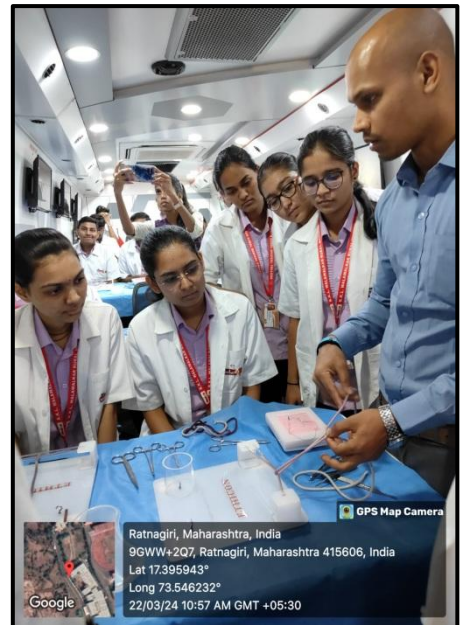

JOHNSON AND JOHNSON HANDS ON SKILL LAB TRAINING

B.K.L.Walawalkar Rural Medical College
At.Kasarwadi, Post.Sawarde
Tal.Chiplun Dist.Ratnagiri