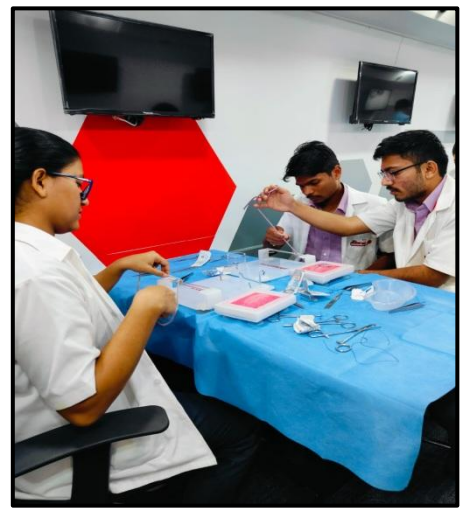

JOHNSON AND JOHNSON HANDS ON SKILL LAB TRAINING

B.K.L.Walawalkar Rural Medical College
At.Kasarwadi, Post.Sawarde
Tal.Chiplun Dist.Ratnagiri