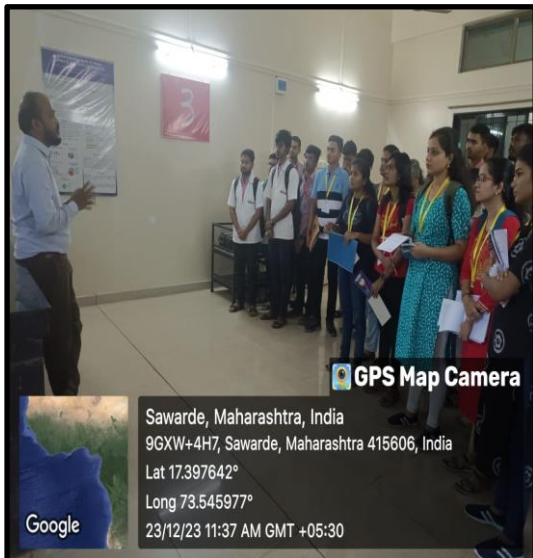

# Certificate course in Nutrition & Dietetics- 28<sup>th</sup> and 29<sup>th</sup> October 2023

**Certificate Course in Language and Communication Skill  
Development-4-5 Dec 2023**

**Hands on training-Injection Techniques Mannequins- 6-7.  
12.2023**

# Basic Techniques in Molecular Biology Workshop

**Certificate course in  
"Clinical Echocardiography hands on training program Level -1"  
From 5 April 2024 to 1 June 2024**

Sawarde, Maharashtra, India