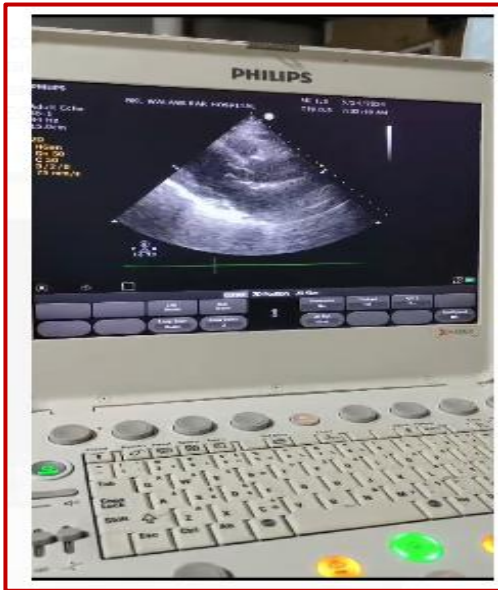

# Certificate course in Nutrition & Dietetics- 28<sup>th</sup> and 29<sup>th</sup> October 2023

**Certificate Course in Language and Communication Skill  
Development-4-5 Dec 2023**

**Hands on training-Injection Techniques Mannequins- 6-7.  
12.2023**

# Basic Techniques in Molecular Biology Workshop

**Certificate course in  
"Clinical Echocardiography hands on training program Level -1"  
From 5 April 2024 to 1 June 2024**

Sawarde, Maharashtra, India