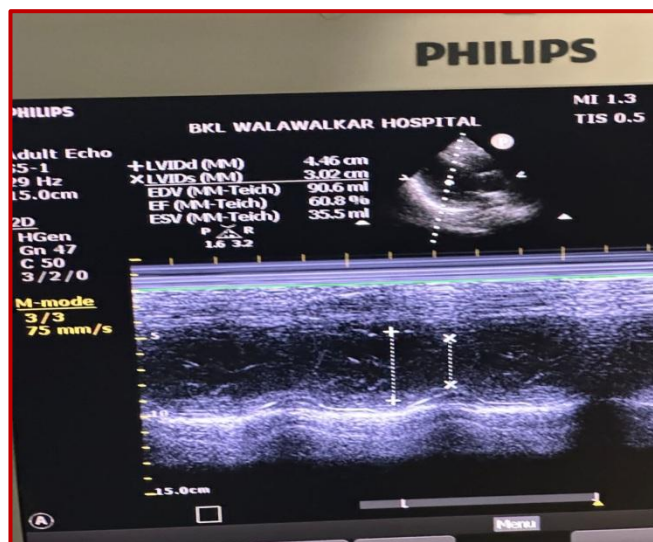

# Basic Techniques in Molecular Biology Workshop

**Certificate course in  
"Clinical Echocardiography hands on training program Level -1"  
From 5 April 2024 to 1 June 2024**

Sawarde, Maharashtra, India