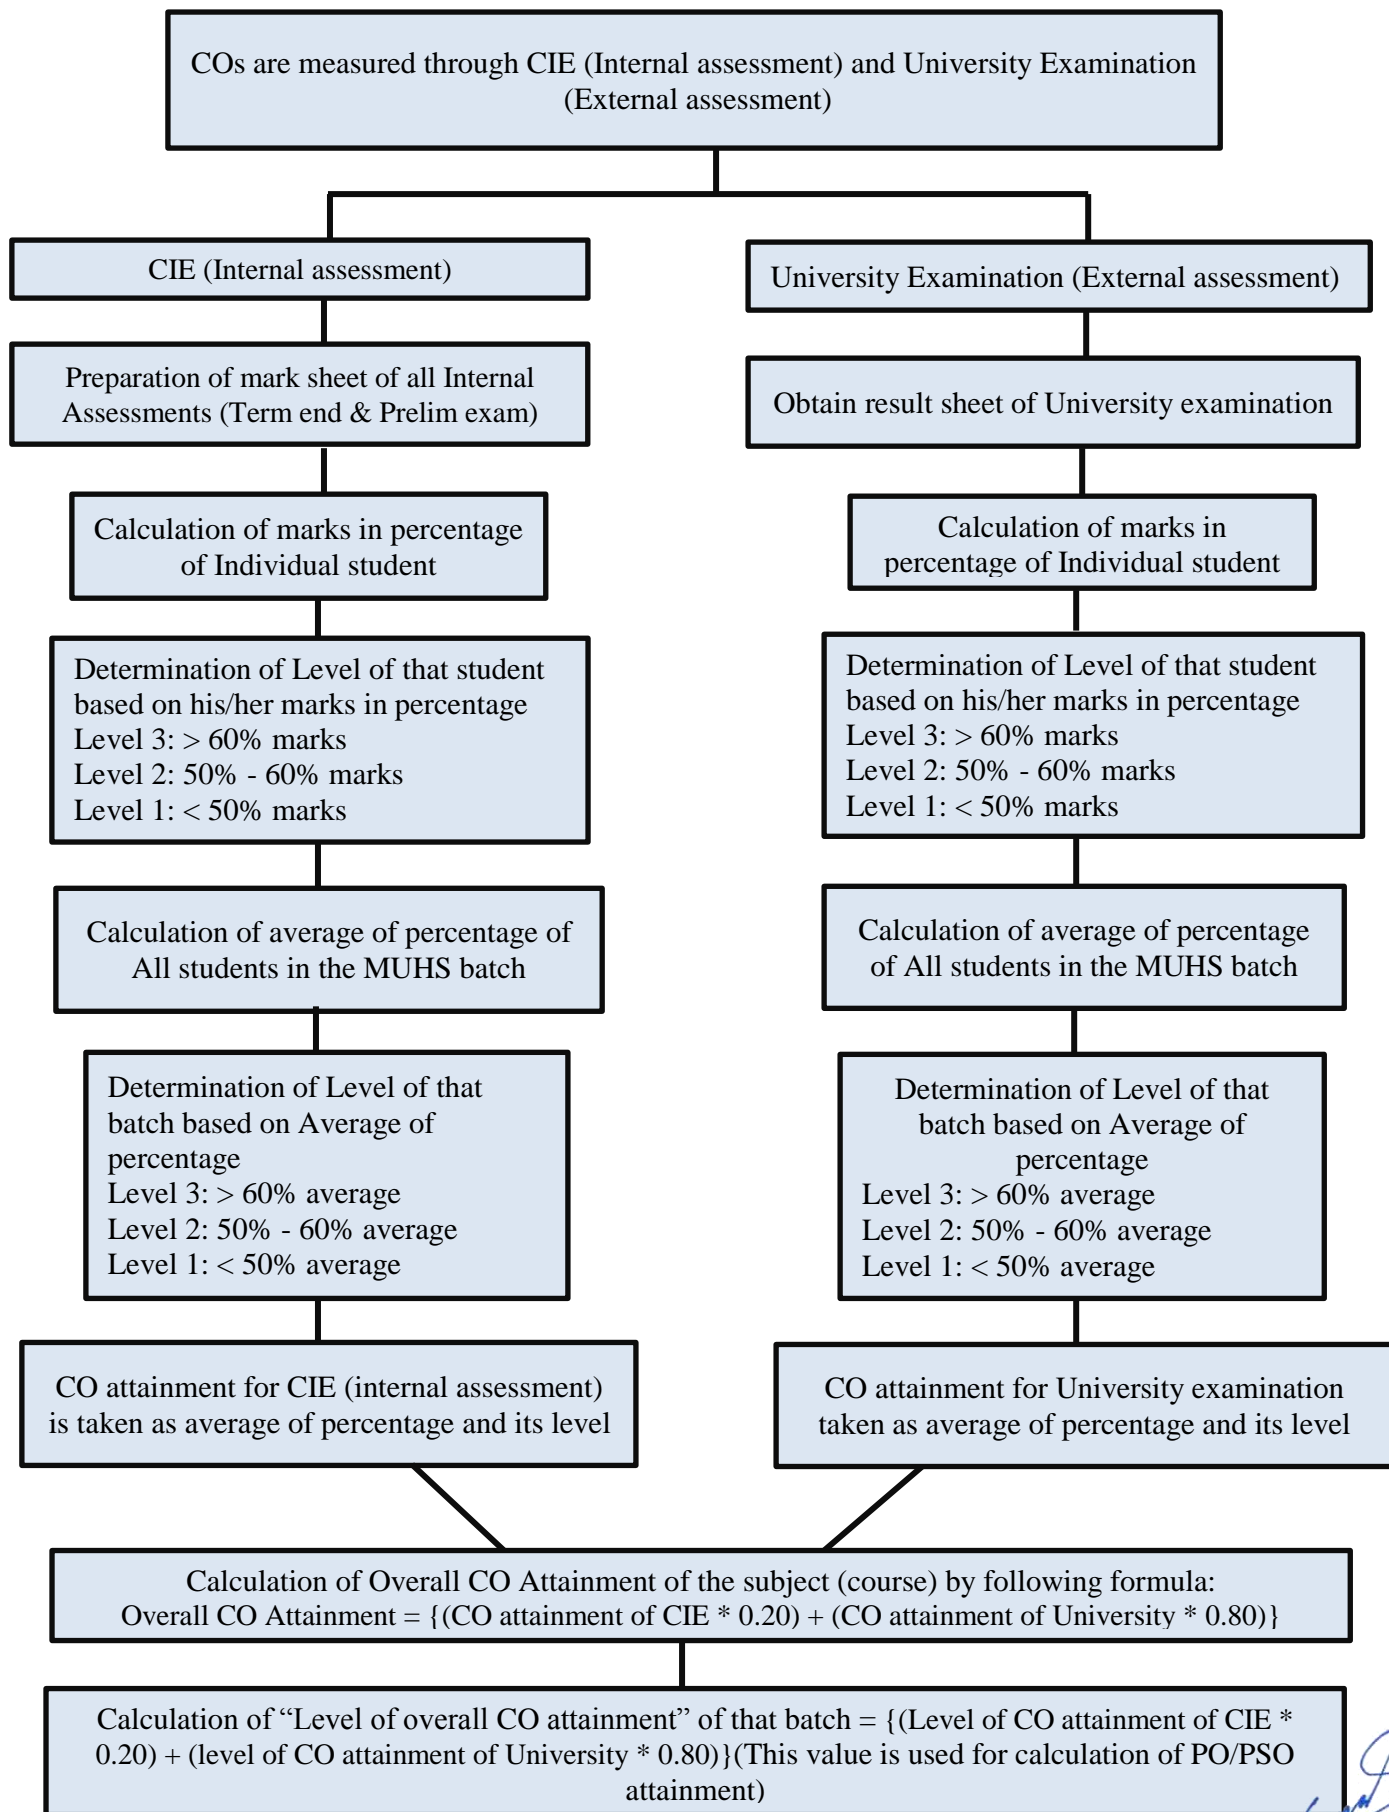

Flow chart of CO (Course Outcome) Attainment

CO: Course Outcome
PO: Program Outcome

DEAN