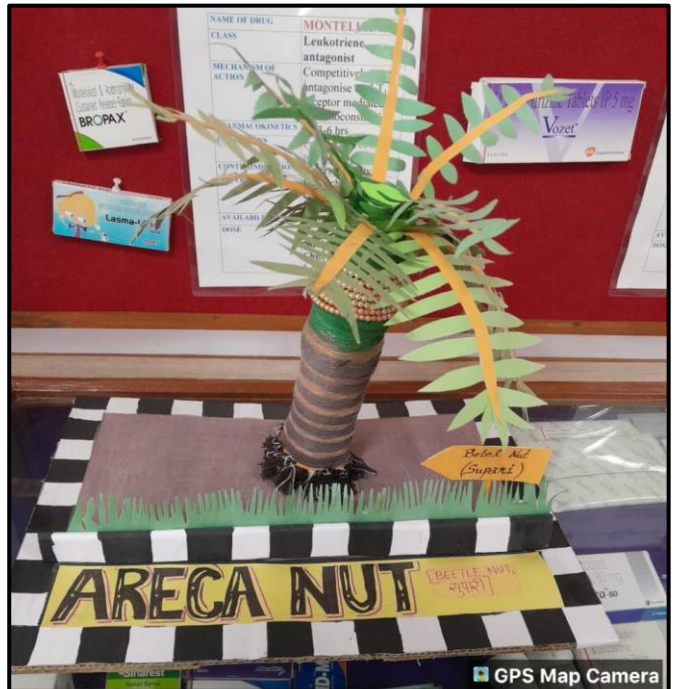

DEAN

RESTRICTED ENTRY OF AUTOMOBILES

BATTERY POWERED VEHICLE

S. J. Patil
DEAN

PEDESTRIAN-FRIENDLY PATHWAYS

[Handwritten Signature]
DEAN

BAN ON USE OF PLASTICS

LANDSCAPING WITH TREES AND PLANTS

Photos of poster competition for local medicinal plants

DEAN

GPS Map Camera
 Sawarde, Maharashtra, India
 CG2V+FG, Sawarde, Maharashtra
 415606, India
 01/04/24 10:50 AM GMT +05:30

GPS Map Camera
 Sawarde, Maharashtra, India
 CG2V+FG, Sawarde, Maharashtra
 415606, India
 01/04/24 10:49 AM GMT +05:30