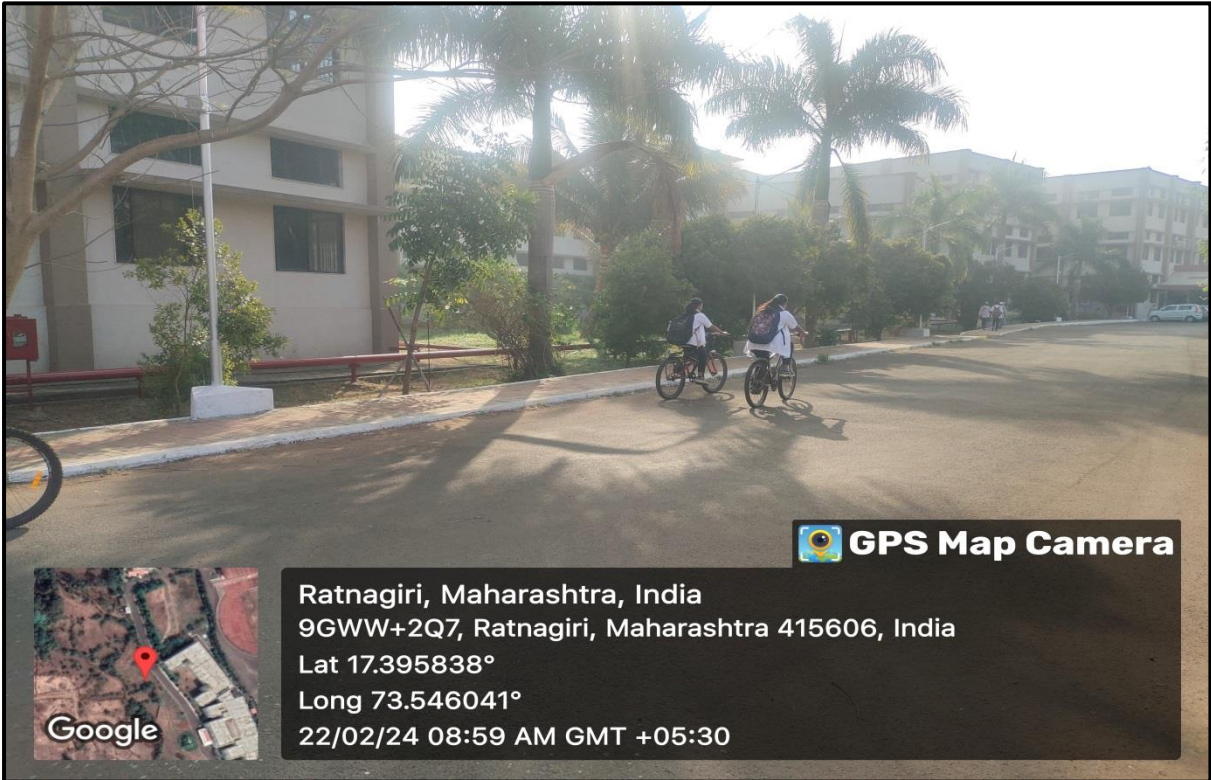

RESTRICTED ENTRY OF AUTOMOBILES